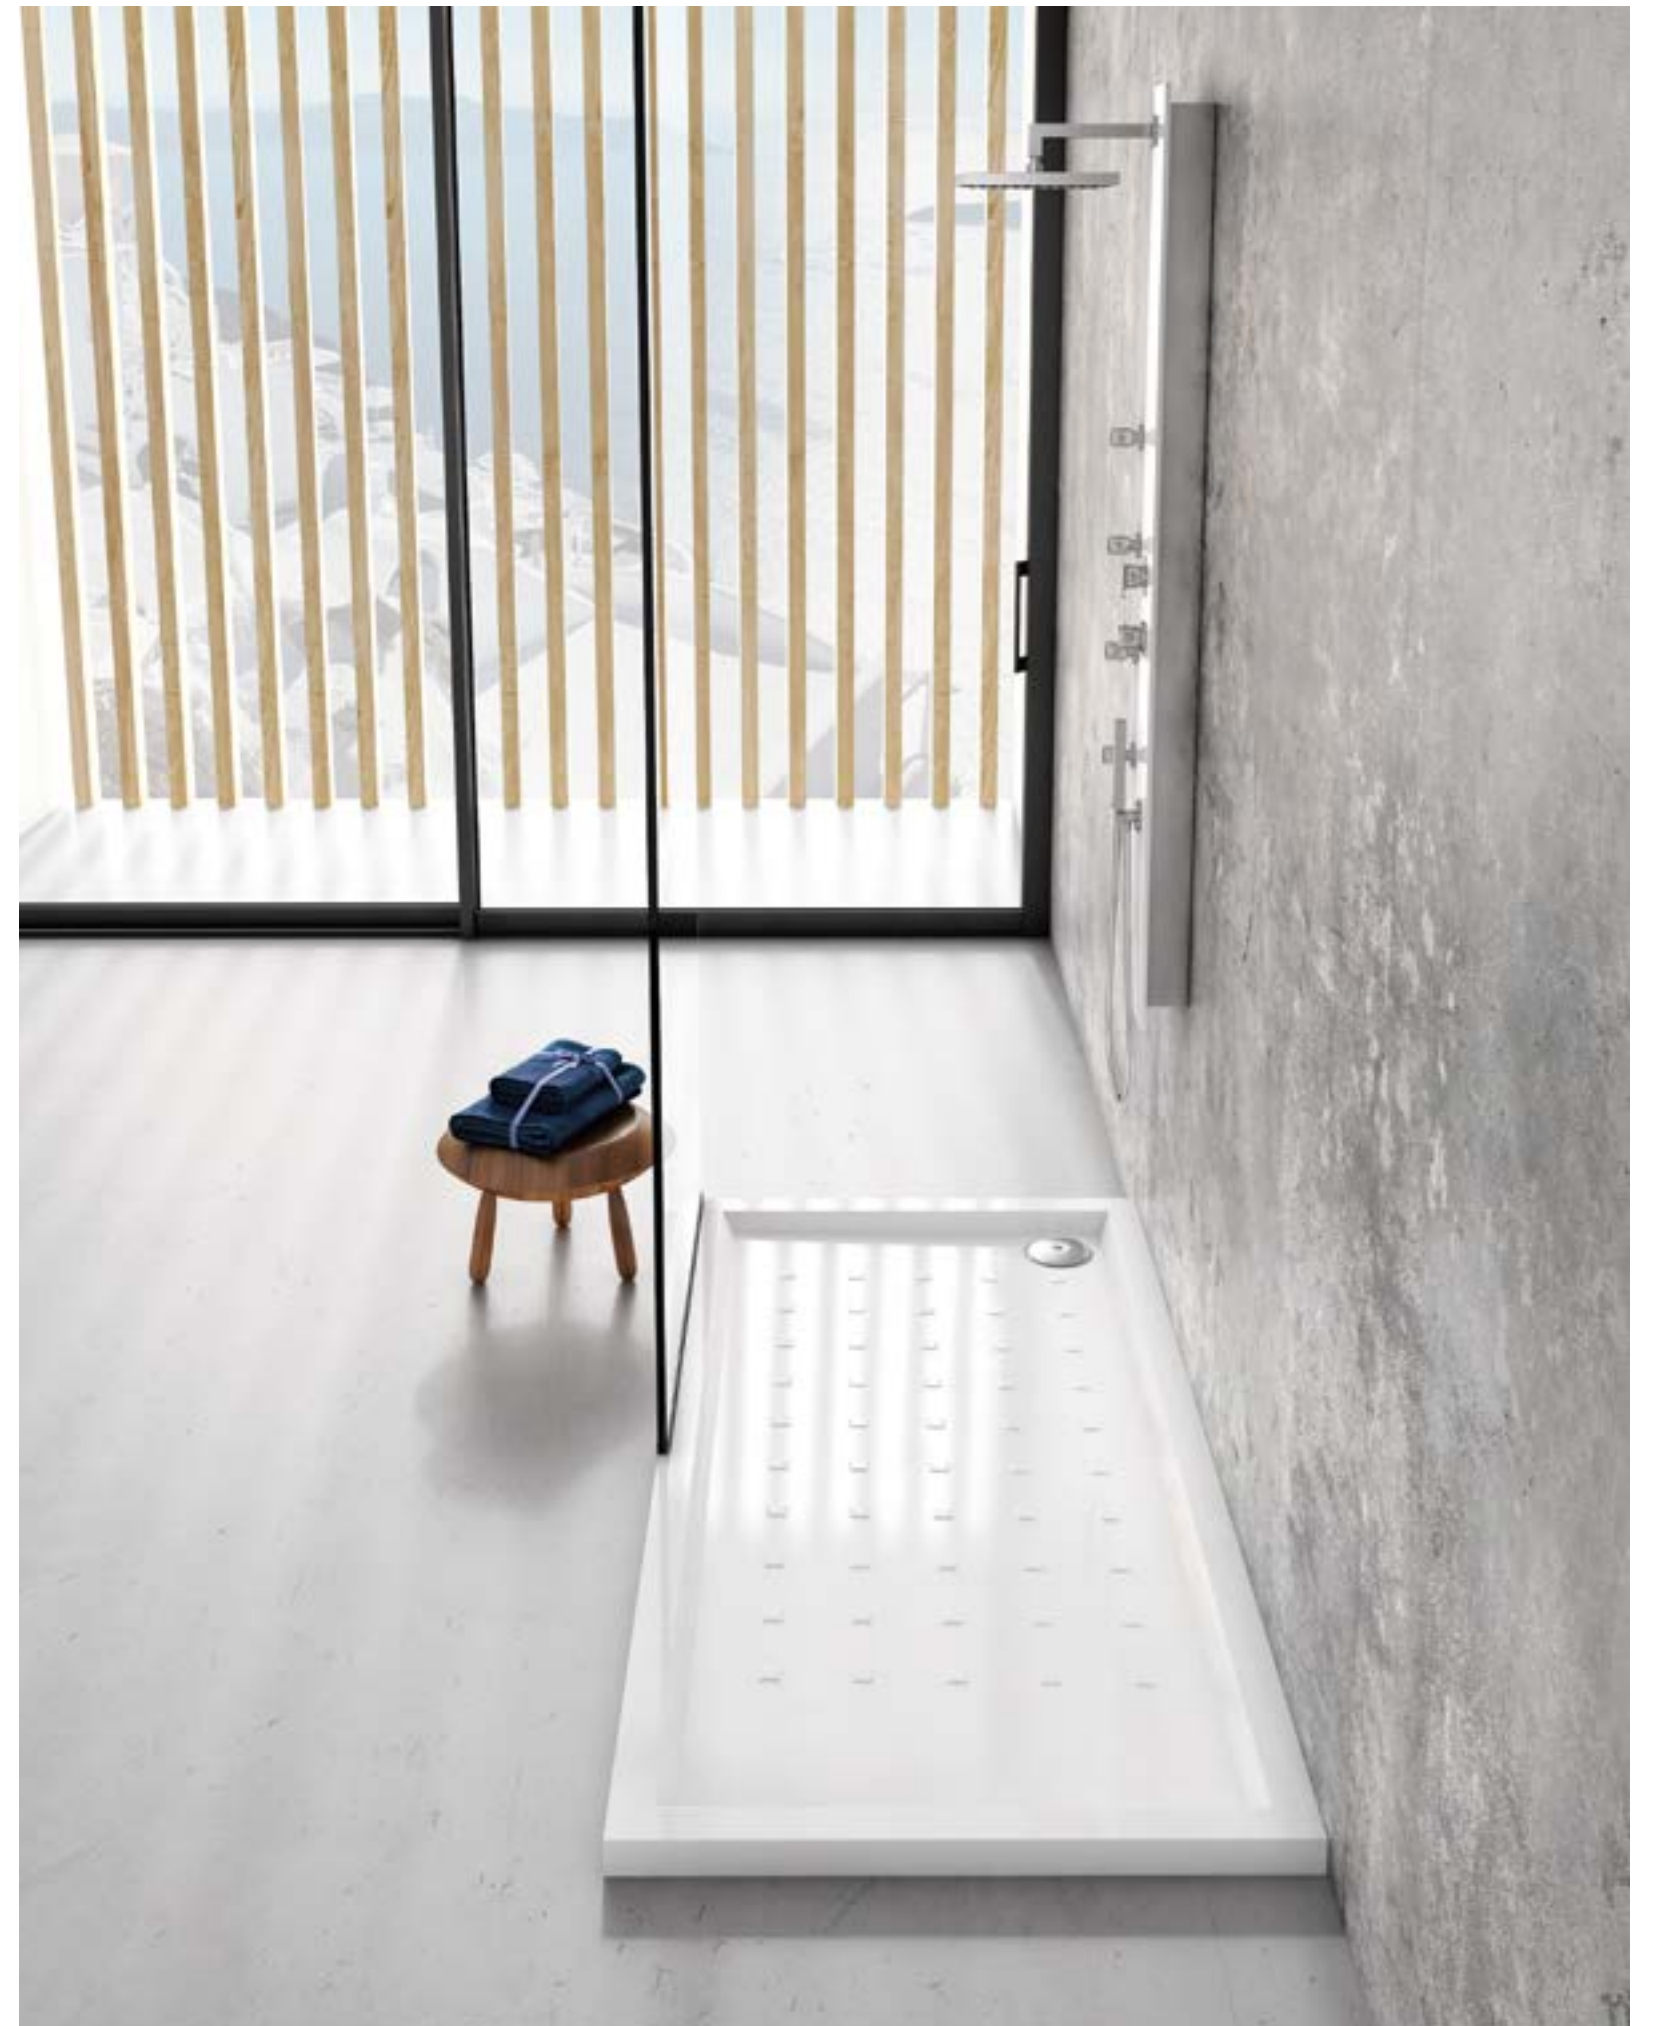

1. **Aba integral 75mm**
     Integral panel 75mm
   - **Altura interior (cuba) 45mm**
     Inside height 45mm
   - **Fundo antiderrapante**
     Non-slip bottom
   - **Acabamento brilhante**
     Glossy finish
   - **Chapa acrílica sanitária branca 3,2mm**
     3.2mm white sanitary acrylic sheet
2. **Incluída válvula Ø90 com reservatório**
   (débito de água sob 15mm : 60L/m)
3. **Included Ø90 drain valve with reservoir**
   (water flow under 15mm: 60L/m)

B ↓ A →

	900	1000	1100	1200	1300	1400	1500	1600	1700	1800	1900	2000
700	163€ 160305109070	184€ 1603051010070	195€ 1603051011070	200€ 1603051012070	215€ 1603051013070	227€ 1603051014070	249€ 1603051015070	276€ 1603051016070	313€ 1603051017070	348€ 1603051018070		
750	170€ 160305109075	188€ 1603051010075	199€ 1603051011075	206€ 1603051012075	220€ 1603051013075	233€ 1603051014075	259€ 1603051015075	288€ 1603051016075	327€ 1603051017075	348€ 1603051018075		
800	176€ 160305109080	195€ 1603051010080	205€ 1603051011080	213€ 1603051012080	227€ 1603051013080	240€ 1603051014080	266€ 1603051015080	304€ 1603051016080	344€ 1603051017080	362€ 1603051018080	407€ 1603051019080	451€ 1603051020080
900		218€ 1603051010090	228€ 1603051011090	235€ 1603051012090	243€ 1603051013090	261€ 1603051014090	287€ 1603051015090	324€ 1603051016090	362€ 1603051017090	391€ 1603051018090	437€ 1603051019090	481€ 1603051020090